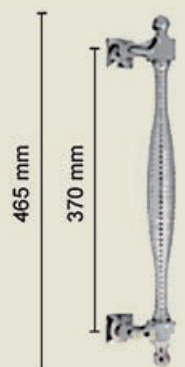

MT137.LV
MT137.GR
MT137.GP
MT137.CL
MT137.CS
MT137.BY
MT137.FA
MT137.OV

Zedra

Off-set

Maniglione Zedra Off-set Oro
MT137Z.GP
Zedra Off-set Gold Plated pull handle

Finiture disponibili:

Ottone lucido/Polished brass
Bronzo graffiato/Scratched bronze
Bagno oro/Gold plated
Cromo lucido/ Polished Chrome
Cromo satinato/ Satin Chrome
Bronzo yester/Yester bronze
Ferro antico/Antique iron
Oro vecchio/Antique gold