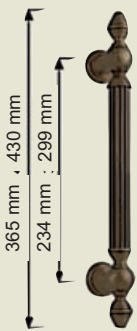

MT129.LV
MT129.CL
MT129.CS
MT129.BY
MT129.FA

Marte

Off-set

Maniglione Marte Off-set Bronzo Yester
MT129Z.BY
Marte Off-set Yester Bronze pull handle

Finiture disponibili:

Ottone lucido/Polished brass	MT129Z.LV
Cromo lucido/ Polished Chrome	MT129Z.CL
Cromo Satinato/ Satin Chrome	MT129Z.CS
Bronzo yester/Yester bronze	MT129Z.BY
Ferro antico/Antique iron	MT129Z.FA

Impero

Maniglione Impero Bronzo Yester
MT107.BY
Impero Yester Bronze pull handle

MT106: mm 365
MT107: mm 430

Finiture disponibili:

Ottone lucido/Polished brass
Bronzo graffiato/Scratched bronze
Bronzo yester/Yester bronze
Ferro antico/Antique iron
Oro vecchio/Antique gold