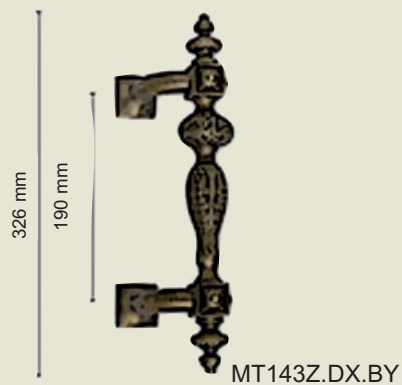

Freedom

Maniglione Freedom Sx. Bronzo Yester
MT143Z.SX.BY
Left Freedom Yester Bronze pull handle

Finiture disponibili:

Bagno oro/Gold plated
Bronzo vecchio/Antique bronze
Bronzo yester/Yester bronze
Ferro antico/Antique iron
Oro vecchio/Antique gold
Oro Rosso/ Red Brass

MT143Z.GP
MT143Z.BV
MT143Z.BY
MT143Z.FA
MT143Z.OV
MT143Z.RB