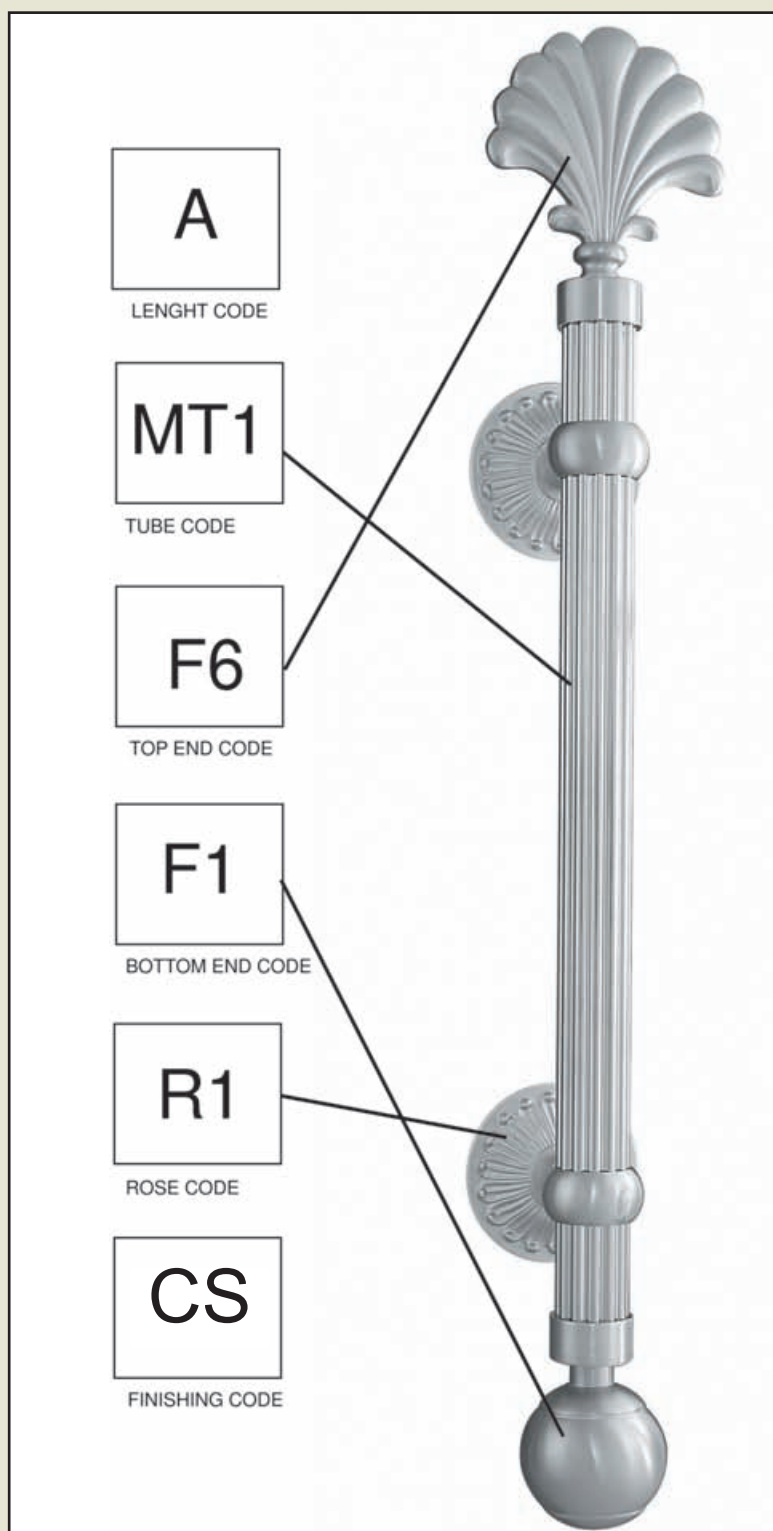

Finiture disponibili:

Ottone lucido/Polished brass
Bronzo graffiato/Scratched bronze
Bagno oro/Gold plated
Cromo Lucido+Cromo Sat/ Polished Satin Chrome
Bronzo yester/Yester bronze

.LV
.GR
.GP
.CC
.BY