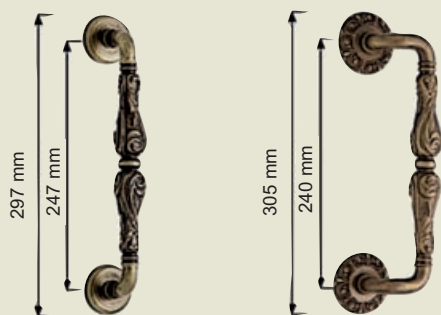

Luxor

Maniglione Luxor Bronzo Vecchio
MT142.BV
Luxor Antique Bronze pull handle