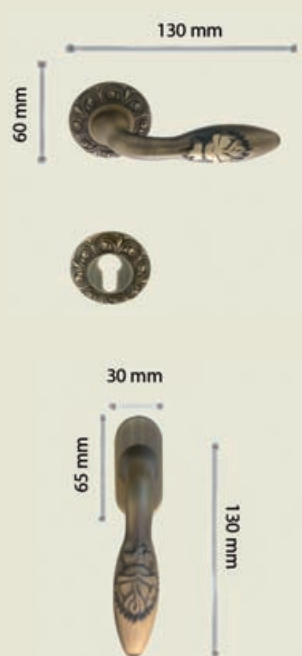

Finiture disponibili:

MM1801.BV
MM1801.FA
MM1801.OV

Florence

Maniglia su Rosetta

Maniglia Florence su rosetta Bronzo Yester
MM1704.Y.BY rose mm.60
Florence Yester Bronze door handle on rose

Maniglia Florence Dry Keep Bronzo Yester
MM1705.BY
Florence Yester Bronze Dry Keep