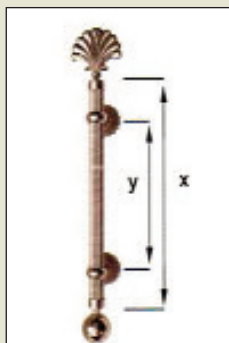

.GP
.BV
.BY
.FA
.OV

Create Your Pull Handle

Lengths

A x: 500 mm y: 350 mm
B x: 750 mm y: 550 mm
C x: 970 mm y: 750 mm

Finiture disponibili:

Ottone lucido/Polished brass
 Bronzo graffiato/Scratched bronze
 Bagno oro/Gold plated
 Cromo Lucido+Cromo Sat/ Polished Satin Chrome
 Bronzo yester/Yester bronze