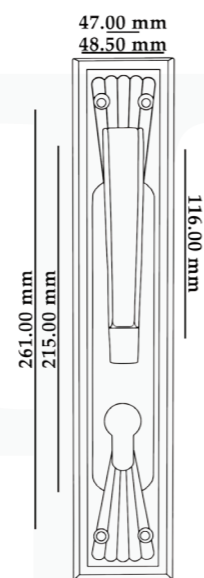

# BIG PLATES

012-312P

013-313P

064-319P

012-312P/312P-A

013-313P/313P-B

064-319P/319P-C

064-319P/064-319P-C

# MAIN DOOR HANDLES

L09

Length: 198 mm  
Width: 140 mm  
C/C 108 mm

L10

Diameter: 200\*200

C/C 123

L11

L12