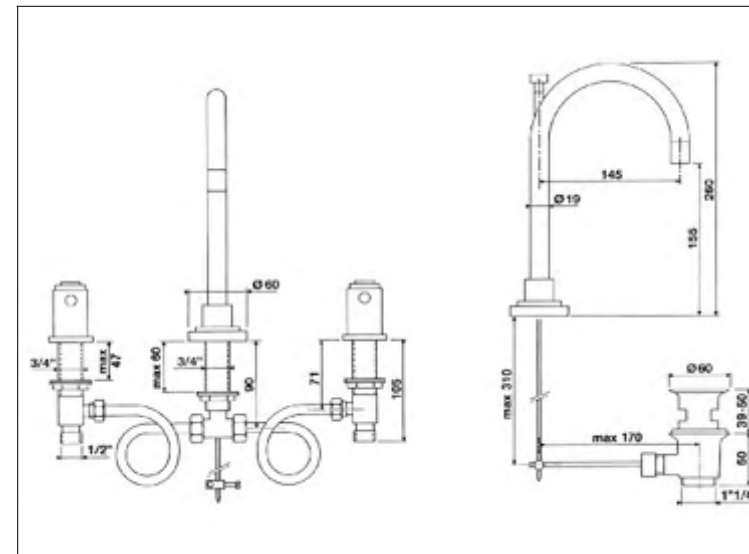

FICHE PRODUIT N° 25391

Lavabo 3 trous, bec fixe, & vidage

3 L. Waschtischbatterie mit fester Auslauf & Ablaufgarnitur

Three hole basin mixer with fixed spout & waste

Static