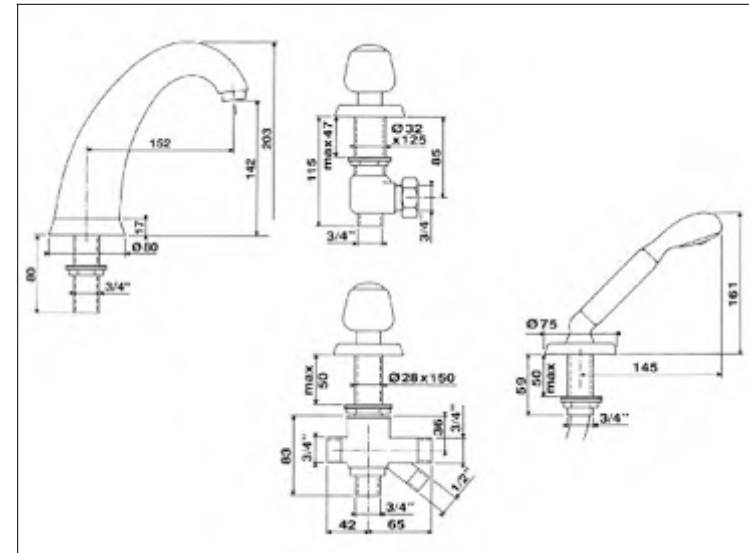

FICHE PRODUIT N° 25415

Bain-douche paillasse cinq trous

Wannen- und Brausebatterie 5 L., Schlauchbrause, Wannenrand

Five hole bath mixer & shower set, rim mounted

Static