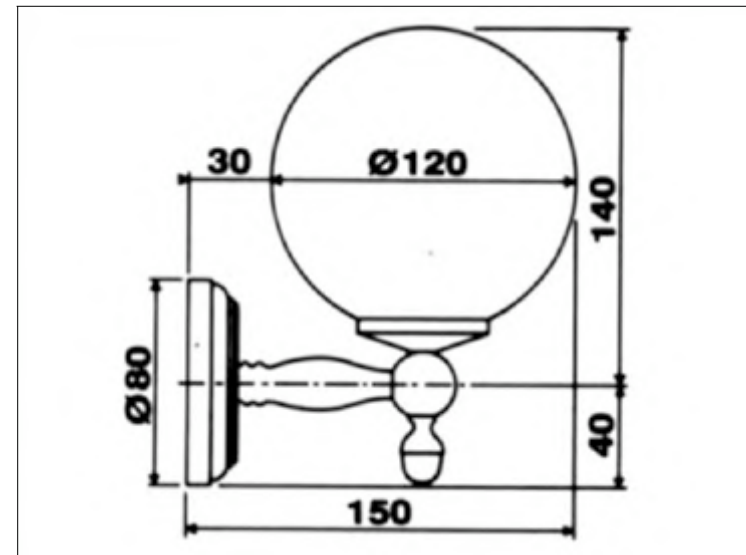

FICHE PRODUIT N° 1831

Applique un globe ferm cristal taill "D"

1-tlge Leuchte, rundes geschlossenes Kristallglas

Single wall light, "D" cut lead crystal closed globe

Static