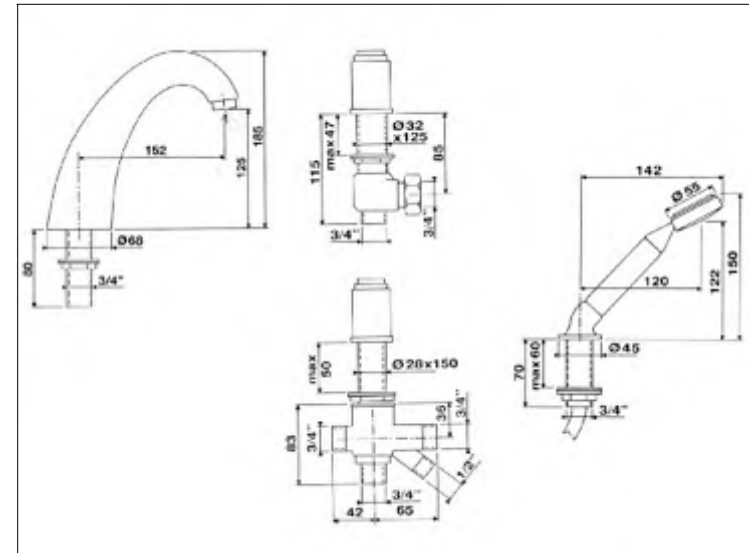

FICHE PRODUIT N° 25445

Bain-douche paillasse cinq trous

Wannen- und Brausebatterie 5 L., Schlauchbrause, Wannenrand

Five hole bath mixer & shower set, rim mounted

Static