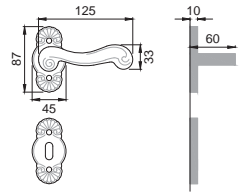

NIS
NIKEL SATINATO
SATIN NICKEL

YORK[®]

Design
Studio manital

OTL

VC 5
Maniglia su rosetta
con bocchetta
Door lever handle with
rosette and escutcheon

OFR

VC 15
Maniglia per finestra D.K.
Window handle D.K.