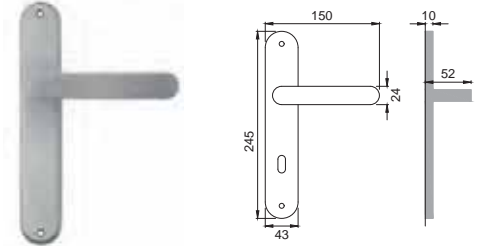

RT 1

Maniglia su placca
Door lever handle with plate