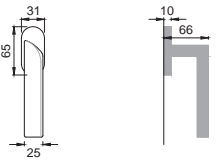

CRO / RETTILE