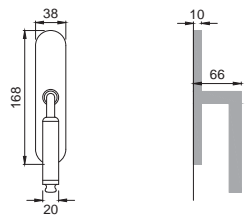

NIS

RI 20

Maniglione
Pull handle