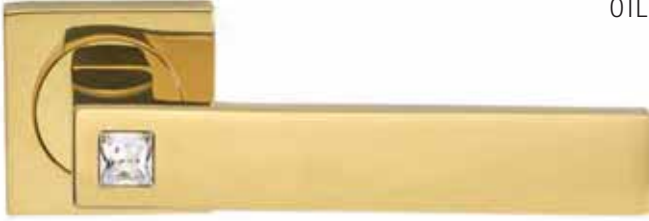

OTL

SO 5/Q

Maniglia su rosetta con bocchetta
Door lever handle with rosette and escutcheon

BGO

SO 1/M

Maniglia su placca
Door lever handle with plate

CRO

SO 15/R

Maniglia per finestra D.K.
Window handle D.K.

CSA

SO 10

Maniglia per finestra
Window handle

NIS

Finiture disponibili
Available finishes

- **OTL**
  OTTONE LUCIDO
  POLISHED BRASS
- **OSA**
  OTTONE SATINATO
  SATIN BRASS
- **BGO**
  BRONZO OPACO
  BRONZE MATT

OBR
BRONZATO
SATIN BRONZE

CRO
CROMATO
CHROME PLATED

CSA
CROMATO SATINATO
SATIN CHROME

NIS
NIKEL SATINATO
SATIN NICKEL