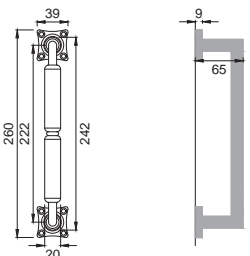

RI 20

 Maniglione
 Pull handle

NIK

RI 40

 Nottolino W.C.
 W.C. latch

Finiture disponibili
 Available finishes

-  **OTL**
OTTONE LUCIDO
POLISHED BRASS
-  **OSA**
OTTONE SATINATO
SATIN BRASS
-  **BGO**
BRONZO OPACO
BRONZE MATT