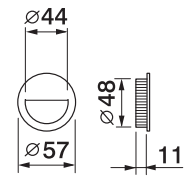

Set serratura placca incasso con nottolino e trascinatore
Set of sliding door rose with wc turn, complete of flush pull and lock

ART. 55/B