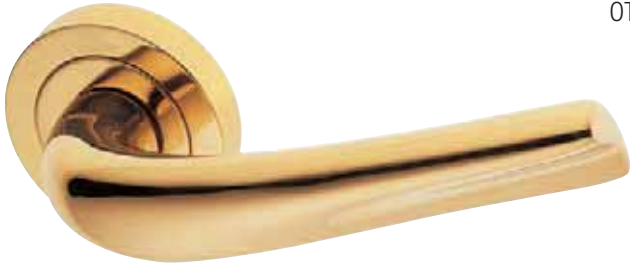

OTL

SU 5

Maniglia su rosetta
con bocchetta
Door lever handle with
rosette and escutcheon

OSA

SU 1

Maniglia su placca
Door lever handle with plate

OBR

SU 15

Maniglia per finestra D.K.
Window handle D.K.

CRO

SU 10

Maniglia per finestra
Window handle

CSA

SU 20

Maniglione
Pull handle

NIS

Finiture disponibili
Available finishes

OTL
OTTONE LUCIDO
POLISHED BRASS

OSA
OTTONE SATINATO
SATIN BRASS

BGO
BRONZO OPACO
BRONZE MATT

OBR
BRONZATO
SATIN BRONZE

CRO
CROMATO
CHROME PLATED

CSA
CROMATO SATINATO
SATIN CHROME

NIS
NIKEL SATINATO
SATIN NICKEL