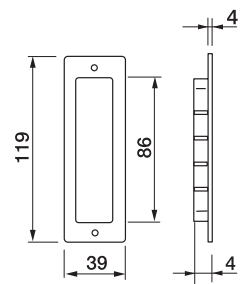

ART. 51

Coppia placche incasso con fori a vista, cieche e con foro chiave
Sliding door plate, blank and with key hole