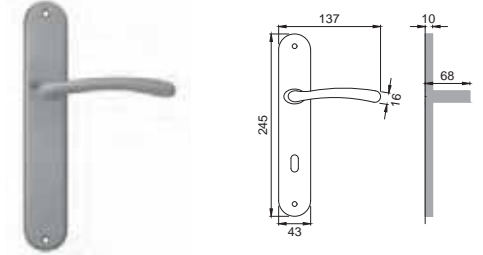

EV 1

Maniglia su placca
Door lever handle with plate