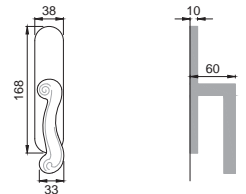

BGO

VC 10
Maniglia per finestra
Window handle