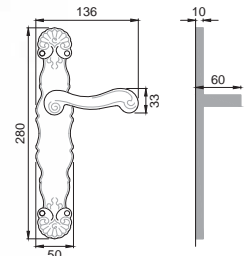

BNS

VC 1
Maniglia su placca
Door lever handle with plate