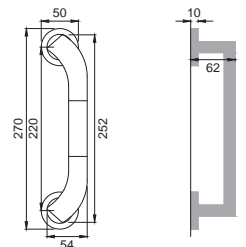

OTL / IGUANA

OTL / RETTILE

OTL / NER

DT 3/20

Maniglione
Pull handle

Finiture disponibili
Available finishes

-  **OTL**
OTTONE LUCIDO
POLISHED BRASS
-  **CRO**
CROMATO
CHROME PLATED
-  **CSA**
CROMATO SATINATO
SATIN CHROME