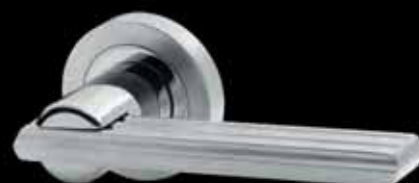

orchidea®

Design
Studio Manital