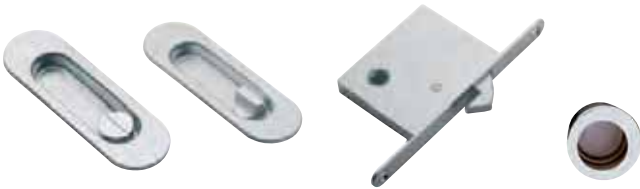

ART. 59/B

Set completo di serratura con coppia placche incasso con nottolino e trascinatore
Set of sliding door plate with wc turn, complete of flush pull and lock