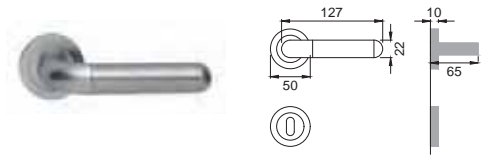

NIS
NIKEL SATINATO
SATIN NICKEL

stella[®]

Design
Studio Manital

OTL

BR 5

Maniglia su rosetta
con bocchetta
Door lever handle with
rosette and escutcheon

OSA / OTL

BR 1