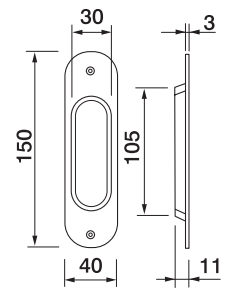

ART. 52

Coppia placche incasso con fori a vista, cieche e con foro chiave
Sliding door plate, blank and with key hole