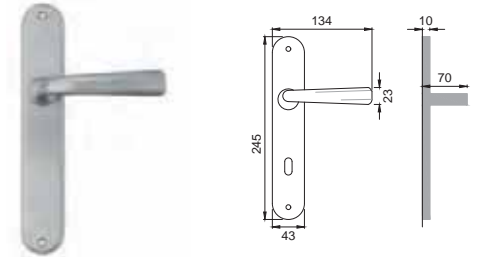

LG 1

Maniglia su placca
Door lever handle with plate