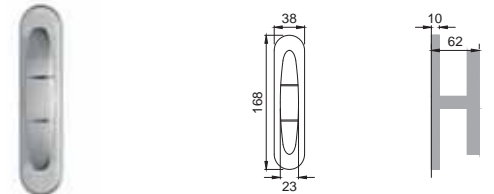

CRO

AT 15

Maniglia per finestra D.K.
Window handle D.K.

CSA

AT 10

Maniglia per finestra
Window handle

CSA / CRO

AT 20