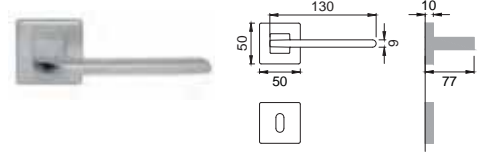

CRO

BY 5/QEM

Maniglia su rosetta con bocchetta
Door lever handle with rosette and escutcheon

CSA

BY 1/M

Maniglia su placca
Door lever handle with plate

NIS

BY 15/R