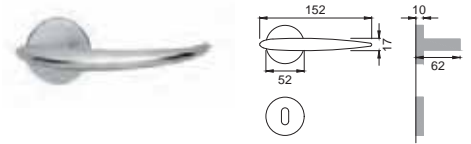

CSA
CROMATO SATINATO
SATIN CHROME

NIS
NIKEL SATINATO
SATIN NICKEL

morphos light[®]

Design
Studio Manital

OTL

A0 5

Maniglia su rosetta con bocchetta
Door lever handle with rosette and escutcheon

OSA