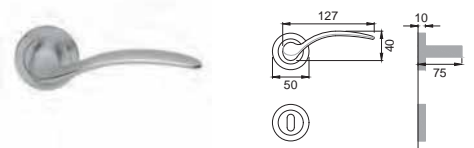

OTL

SA 5

Maniglia su rosetta
con bocchetta
Door lever handle with
rosette and escutcheon

OSA / OTL

SA 1

Maniglia su placca
Door lever handle with plate

CRO

SA 15

Maniglia per finestra D.K.
Window handle D.K.

CSA

SA 10

Maniglia per finestra
Window handle

CSA / CRO

SA 20

Maniglione
Pull handle

NIS / NIK

Finiture disponibili
Available finishes

OTL OTTONE LUCIDO POLISHED BRASS	CRO CROMATO CHROME PLATED
OSA OTTONE SATINATO SATIN BRASS	CSA CROMATO SATINATO SATIN CHROME
OSA/OTL OTT. SAT. / OTT. LUC. SAT. BRASS / POL. BRASS	NIS/NIK NIKEL SAT. / NIKEL SAT. NICKEL / NICKEL