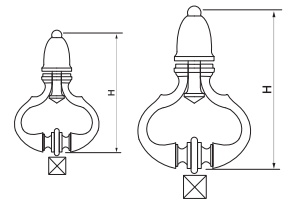

Art. 29B H. 150 mm
ART. 29A H. 220 mm

Finiture disponibili
Available finishes

- **OTL**
  OTTONE LUCIDO
  POLISHED BRASS
- **OSA**
  OTTONE SATINATO
  SATIN BRASS
- **BGO**
  BRONZO OPACO
  BRONZE MATT

- **OBR**
  BRONZATO
  SATIN BRONZE
- **CRO**
  CROMATO
  CHROME PLATED

- **CSA**
  CROMATO SATINATO
  SATIN CHROME

- **NIS**
  NIKEL SATINATO
  SATIN NICKEL