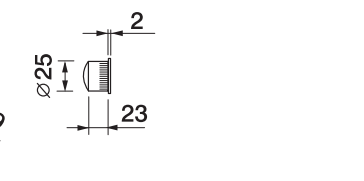

Finiture disponibili Available finishes

OTL
OTTONE LUCIDO
POLISHED BRASS

OBR
BRONZATO
SATIN BRONZE

NIS
NIKEL SATINATO
SATIN NICKEL

OSA
OTTONE SATINATO
SATIN BRASS

CRO
CROMATO
CHROME PLATED

BGO
BRONZO OPACO
BRONZE MATT

CSA
CROMATO SATINATO
SATIN CHROME