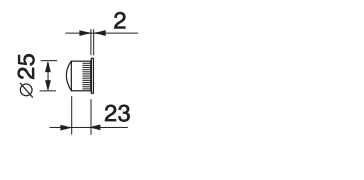

Set di serratura placche incasso con chiave complete di trascinato
Set of sliding door plate with flush pull, lock and key

ART. 54B/Q