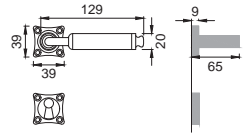

NIS
NIKEL SATINATO
SATIN NICKEL

idro[®]

Design
Studio Manital

OTL

RI 5

 Maniglia su rosetta
 con bocchetta
 Door lever handle with
 rosette and escutcheon

OSA

RI 1