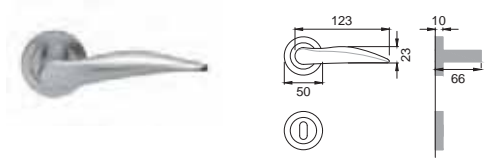

OTL

DA 5

Maniglia su rosetta
con bocchetta
Door lever handle with
rosette and escutcheon

OSA / OTL

DA 1

Maniglia su placca
Door lever handle with plate

CRO

DA 15

Maniglia per finestra D.K.
Window handle D.K.

CSA

DA 10

Maniglia per finestra
Window handle

CSA / CRO

DA 20

Maniglione
Pull handle

NIS / NIK

Finiture disponibili
Available finishes

OTL
OTTONE LUCIDO
POLISHED BRASS

OSA
OTTONE SATINATO
SATIN BRASS

OSA/OTL
OTT. SAT. / OTT. LUC.
SAT. BRASS / POL. BRASS

CRO
CROMATO
CHROME PLATED

CSA
CROMATO SATINATO
SATIN CHROME

CSA/CRO
CROM. SAT. / CROM.
SAT. CHR. / CHR. PLATED

NIS/NIK
NIKEL SAT. / NIKEL
SAT. NICKEL / NICKEL