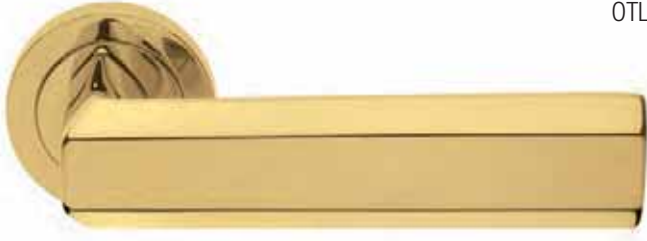

OTL

XA 5

Maniglia su rosetta
con bocchetta
Door lever handle with
rosette and escutcheon

OSA

XA 5/Q

Maniglia su rosetta
con bocchetta
Door lever handle
with rosette and escutcheon

BGO

XA 1/M

Maniglia su placca
Door lever handle with plate

CRO

XA 15/R

Maniglia per finestra D.K.
Window handle D.K.

CSA

XA 10

Maniglia per finestra
Window handle

NIS

Finiture disponibili
Available finishes

OTL
OTTONE LUCIDO
POLISHED BRASS

OSA
OTTONE SATINATO
SATIN BRASS

BGO
BRONZO OPACO
BRONZE MATT

OBR
BRONZATO
SATIN BRONZE

CRO
CROMATO
CHROME PLATED

CSA
CROMATO SATINATO
SATIN CHROME

NIS
NIKEL SATINATO
SATIN NICKEL