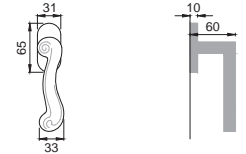

NIS
NIKEL SATINATO
SATIN NICKEL

YORK[®]

Design
Studio manital

OTL

VC 5
Maniglia su rosetta
con bocchetta
Door lever handle with
rosette and escutcheon

OFR

VC 15
Maniglia per finestra D.K.
Window handle D.K.