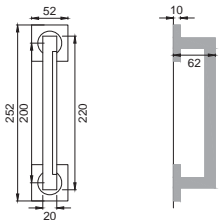

Finiture disponibili

Available finishes

- **CRO**
  CROMATO
  CHROME PLATED
- **CSA**
  CROMATO SATINATO
  SATIN CHROME
- **CSA/CRO**
  CROM. SAT. / CROM.
  SAT. CHR. / CHR. PLATED

- **NIS/NIK**
  NIKEL SAT. / NIKEL
  SAT. NICKEL / NICKEL
- **NIS**
  NIKEL SATINATO
  SATIN NICKEL

- **BIA**
  BIANCO
  WHITE

- **NER**
  NERO
  BLACK