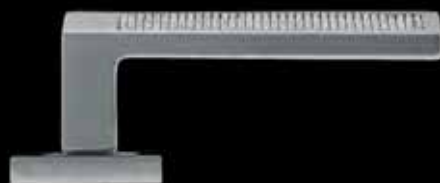

SCS / CRYSTAL

lux®

MADE WITH
SWAROVSKI
ELEMENTS

Designer
Mario Mazzer