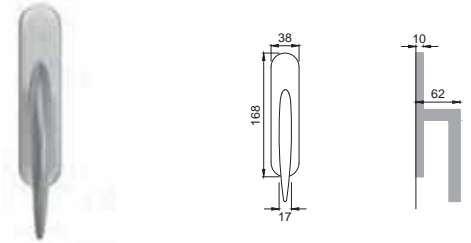

OTL

A0 5

Maniglia su rosetta con bocchetta
Door lever handle with rosette and escutcheon

OSA

A0 15

Maniglia per finestra D.K.
Window handle D.K.

OBR

A0 10

Maniglia per finestra
Window handle

CRO

CSA

NIS

Finiture disponibili
Available finishes

OTL
OTTONE LUCIDO
POLISHED BRASS

OSA
OTTONE SATINATO
SATIN BRASS

BGO
BRONZO OPACO
BRONZE MATT

OBR
BRONZATO
SATIN BRONZE

CRO
CROMATO
CHROME PLATED

CSA
CROMATO SATINATO
SATIN CHROME

NIS
NIKEL SATINATO
SATIN NICKEL