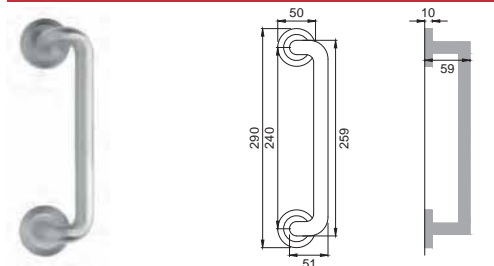

IR 20

Maniglione
Pull handle

Finiture disponibili
Available finishes

OTL
OTTONE LUCIDO
POLISHED BRASS

OSA
OTTONE SATINATO
SATIN BRASS

BGO
BRONZO OPACO
BRONZE MATT

OBR
BRONZATO
SATIN BRONZE

CRO
CROMATO
CHROME PLATED

CSA
CROMATO SATINATO
SATIN CHROME

NIS
NIKEL SATINATO
SATIN NICKEL