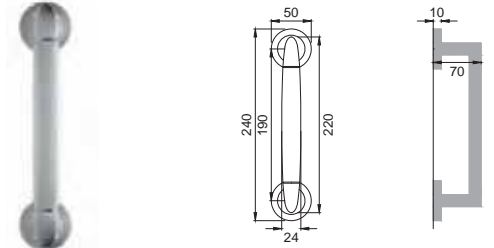

AT 20

Maniglione
Pull handle