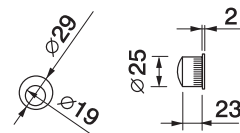

ART. 52/A

Coppia placche incasso con fori a vista con trascinatore
Sliding door plate with flush pull