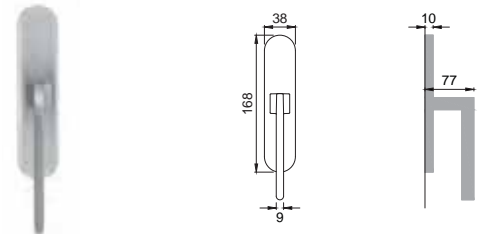

BY 10

Maniglia per finestra
Window handle