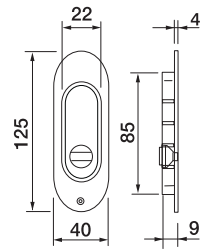

MANIGLIE AD INCASSO

ART. 59

Coppia placche incasso coprivite con nottolino
Sliding door plate with wc turn