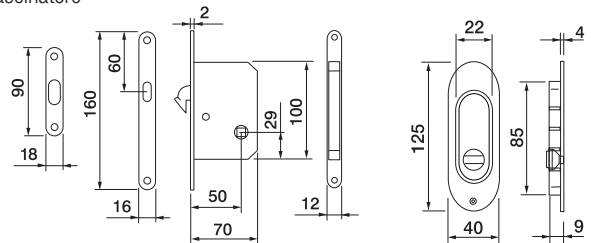

MANIGLIE AD INCASSO

ART. 59

Coppia placche incasso coprivite con nottolino
Sliding door plate with wc turn

ART. 59/B

Set completo di serratura con coppia placche incasso con nottolino e trascinatore
Set of sliding door plate with wc turn, complete of flush pull and lock