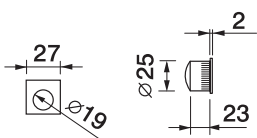

Coppia placche incasso con nottolino ad anello
Sliding door roses with ring turn and emergency release

ART. 75/Q

Coppia placche incasso con nottolini da ambo i lati
Sliding door rose with wc turn

ART. 55C/Q

Set serratura placca incasso con nottolino e trascinato
Set of sliding door rose with wc turn, complete of flush pull and lock

ART. 55B/Q

Set serratura placca incasso con nottolino con anello e trascinato
Set of sliding door rose with ring turn, complete of flush pull and lock

ART. 75B/Q

Frontale di trascinamento
Flush pull

ART. 56/Q

Serratura con bordo tondo
Sliding door lock for wc turn

SR1

Serratura con bordo tondo e chiave
Sliding door lock with key

SR2

Finiture disponibili
Available finishes

- **OTL**
  OTTONE LUCIDO
  POLISHED BRASS
- **OSA**
  OTTONE SATINATO
  SATIN BRASS
- **BGO**
  BRONZO OPACO
  BRONZE MATT

- **OBR**
  BRONZATO
  SATIN BRONZE
- **CRO**
  CROMATO
  CHROME PLATED
- **CSA**
  CROMATO SATINATO
  SATIN CHROME

- **NIS**
  NIKEL SATINATO
  SATIN NICKEL