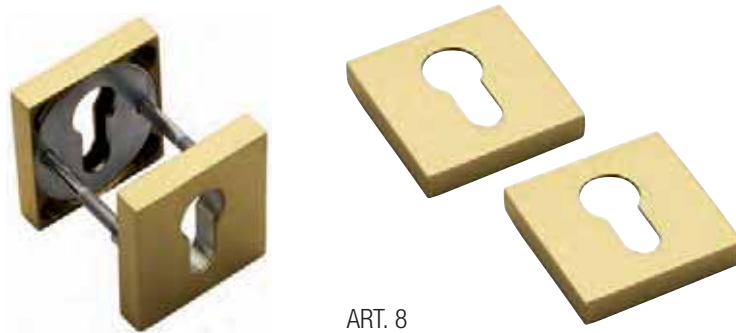

ART. 8

ART. 8

Bocchetta di sicurezza quadrata
Square security escutcheon cylinder profile

Linea Sicurezza Monaco

Security line Monaco

La serie Linea di sicurezza è personalizzabile dal cliente che ha la possibilità di scegliere la maniglia che preferisce. Disponibile nella versione maniglia/maniglia oppure maniglia/pomolo.

The security Line can be available with any lever from our range in the version lever/lever or lever/knob.

Finiture disponibili

Available finishes

OTL
OTTONE LUCIDO
POLISHED BRASS

OSA
OTTONE SATINATO
SATIN BRASS

BGO
BRONZO OPACO
BRONZE MATT

OBR
BRONZATO
SATIN BRONZE

CRO
CROMATO
CHROME PLATED

CSA
CROMATO SATINATO
SATIN CHROME

NIS
NIKEL SATINATO
SATIN NICKEL