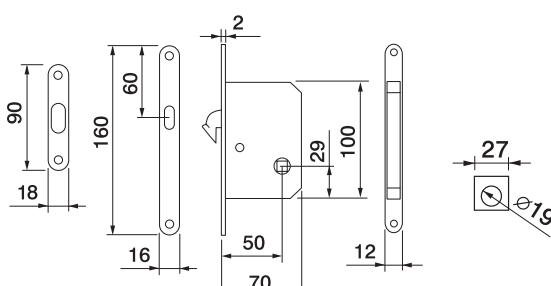

Set di serratura placche incasso con chiave complete di trascinato
Set of sliding door plate with flush pull, lock and key

ART. 54B/Q