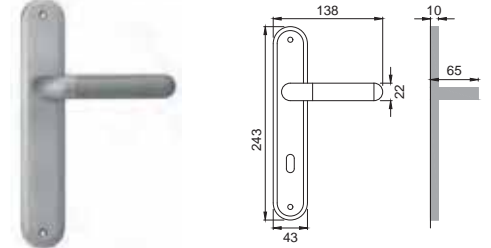

BR 1

Maniglia su placca
Door lever handle with plate