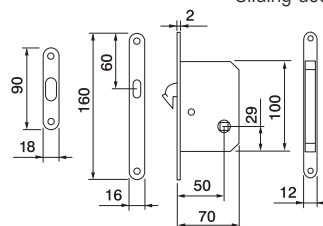

Serratura con bordo tondo
Sliding door lock for wc turn

SR1