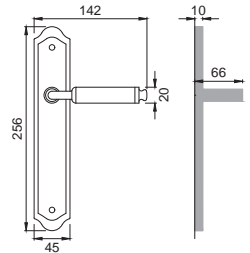

CRO

RI 15

Maniglia per finestra D.K.
Window handle D.K.