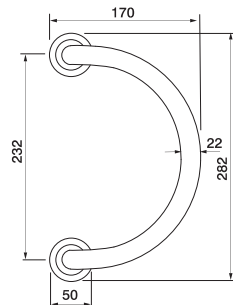

Finiture disponibili
Available finishes

OTL
OTTONE LUCIDO
POLISHED BRASS

OBR
BRONZATO
SATIN BRONZE

NIS
NIKEL SATINATO
SATIN NICKEL

OSA
OTTONE SATINATO
SATIN BRASS

CRO
CROMATO
CHROME PLATED

BGO
BRONZO OPACO
BRONZE MATT

CSA
CROMATO SATINATO
SATIN CHROME