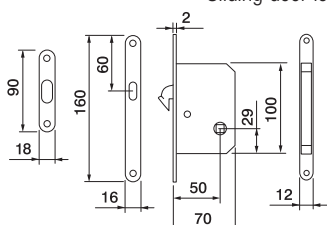

Serratura con bordo tondo e chiave
Sliding door lock with key

SR2