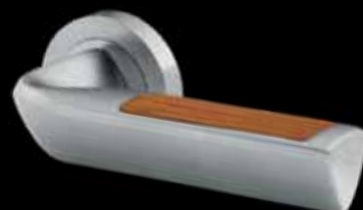

dots3®

Designer
Pedrizzetti & Associati