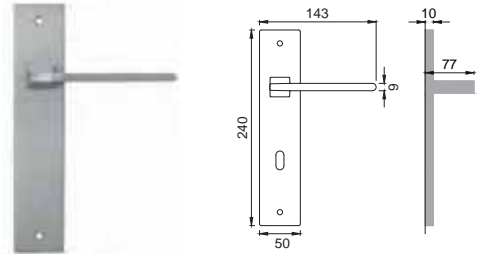

CRO

BY 5/QEM

Maniglia su rosetta con bocchetta
Door lever handle with rosette and escutcheon

CSA

BY 1/M

Maniglia su placca
Door lever handle with plate

NIS

BY 15/R