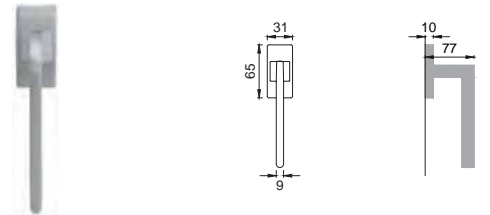

BY 15/R

Maniglia per finestra D.K.
Window handle D.K.