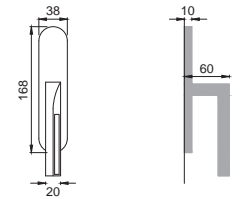

SM 5

Maniglia su rosetta con bocchetta
Door lever handle with rosette and escutcheon

SM 1/M

Maniglia su placca
Door lever handle with plate

SM 15/R

Maniglia per finestra D.K.
Window handle D.K.

SM 10

Maniglia per finestra
Window handle

SM 20

Maniglione
Pull handle

Finiture disponibili
Available finishes

HBB
OTTONE LUCIDO PVD
POLISHED BRASS PVD

SCS
CROMATO SATINATO PVD
SATIN CHROME PVD

SCB
CROMO PVD
CHROME PVD

GMB
CANNA FUCILE PVD
GUN METAL PVD

Colori Swarovski
Swarovski colour

CRYSTAL

LIGHT TOPAZ

SAPHIRE

FUCHSIA