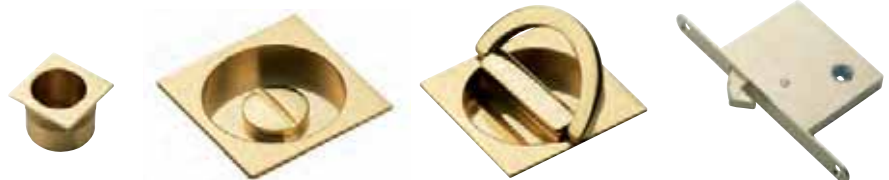

Frontale di trascinamento
Flush pull

ART. 56/Q

Serratura con bordo tondo
Sliding door lock for wc turn

SR1