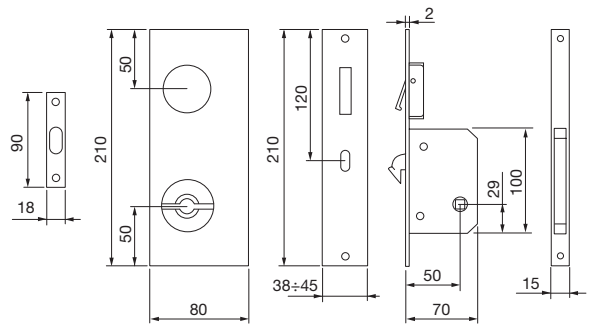

VOL

FT

Set serratura placca incasso con nottolino e trascinatore
Set of sliding door rose with wc turn, complete of flush pull and lock

CRO

CSA

NIS

Finiture disponibili
Available finishes

VOL OTT. LUCIDO VERNICIATO POL. BRASS VARNISHED	NIS NIKEL SATINATO SATIN NICKEL
CRO CROMATO CHROME PLATED	NER NERO BLACK
CSA CROMATO SATINATO SATIN CHROME	BIA BIANCO WHITE

Materiale
Material

ZINC ALLOY