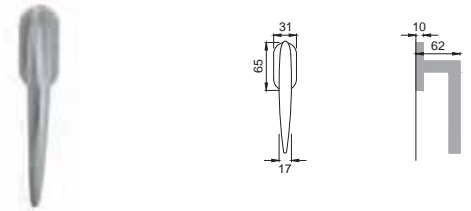

A0 15

Maniglia per finestra D.K.
Window handle D.K.