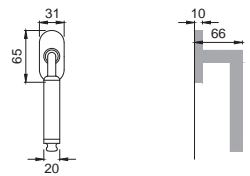

CSA

RI 10

Maniglia per finestra
Window handle