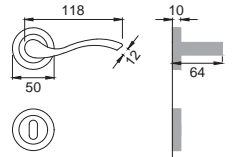

ER 5

Maniglia su rosetta con bocchetta
Door lever handle with rosette and escutcheon