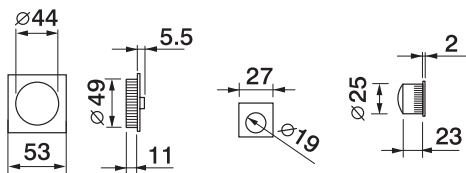

Frontale di trascinamento
Flush pull

ART. 56/Q